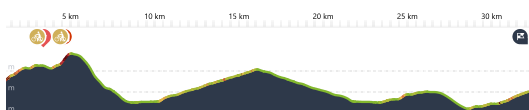

Lunedí | Montag | Monday

E-BIKE EASY

San Vigilio - Panoramatur (30 km - 850 hm)

Martedì | Dienstag | Tuesday

MTB

Nature Park - Tour (55 km - 1780 hm)

E-BIKE sun rising

Plan de Corones

start at: 3:50 am in San Vigilio (23 km - 1120 hm)

Mercoledì | Mittwoch | Wednesday

E-BIKE MEDIUM

LONGIARÜ - Tour (33km - 1000hm)

Giovedì | Donnerstag | Thursday

MTB

Armentara - Tour (34km - 1400hm)

BIKE & HIKE (for e-bikes only)

direction Rit (min. 20km - 1000hm)

Venerdì | Freitag | Friday

Hiking sun rising

Monte Muro/Maurerberg

start at: 3:20 am in San Vigilio (by car to Pé de Börz)
ca. 2h hiking

E-BIKE MEDIUM HARD

Munt da Rina - Tour (37km - 1500hm)