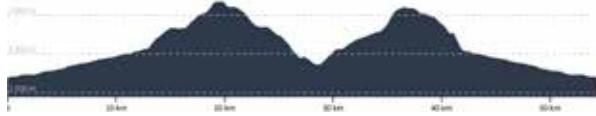

Lunedí | Montag | Monday

E-BIKE EASY

San Vigilio - Panoramatur (30 km - 850 hm)

Martedì | Dienstag | Tuesday

MTB

Nature Park - Tour (55 km - 1780 hm)

E-BIKE sun rising

Plan de Corones

start at: 3:50 am in San Vigilio (23 km - 1120 hm)

Mercoledì | Mittwoch | Wednesday

E-BIKE MEDIUM

LONGIARÜ - Tour (33km - 1000hm)

Giovedì | Donnerstag | Thursday

MTB

Armentara - Tour (34km - 1400hm)

BIKE & HIKE (for e-bikes only)