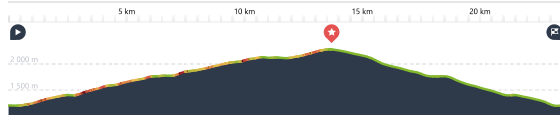

Lunedí | Montag | Monday

E-BIKE EASY

San Vigilio - Panoramatur (30 km - 850 hm)

Martedì | Dienstag | Tuesday

MTB

Nature Park - Tour (55 km - 1780 hm)

E-BIKE sun rising

Plan de Corones

start at: 3:50 am in San Vigilio (23 km - 1120 hm)

Mercoledì | Mittwoch | Wednesday

E-BIKE MEDIUM

LONGIARÜ - Tour (33km - 1000hm)

Giovedì | Donnerstag | Thursday

MTB

Armentara - Tour (34km - 1400hm)

BIKE & HIKE (for e-bikes only)

direction Rit (min. 20km - 1000hm)

Venerdì | Freitag | Friday

Hiking sun rising

Monte Muro/Maurerberg

start at: 3:20 am in San Vigilio (by car to Pé de Börz)
ca. 2h hiking

E-BIKE MEDIUM HARD

Munt da Rina - Tour (37km - 1500hm)